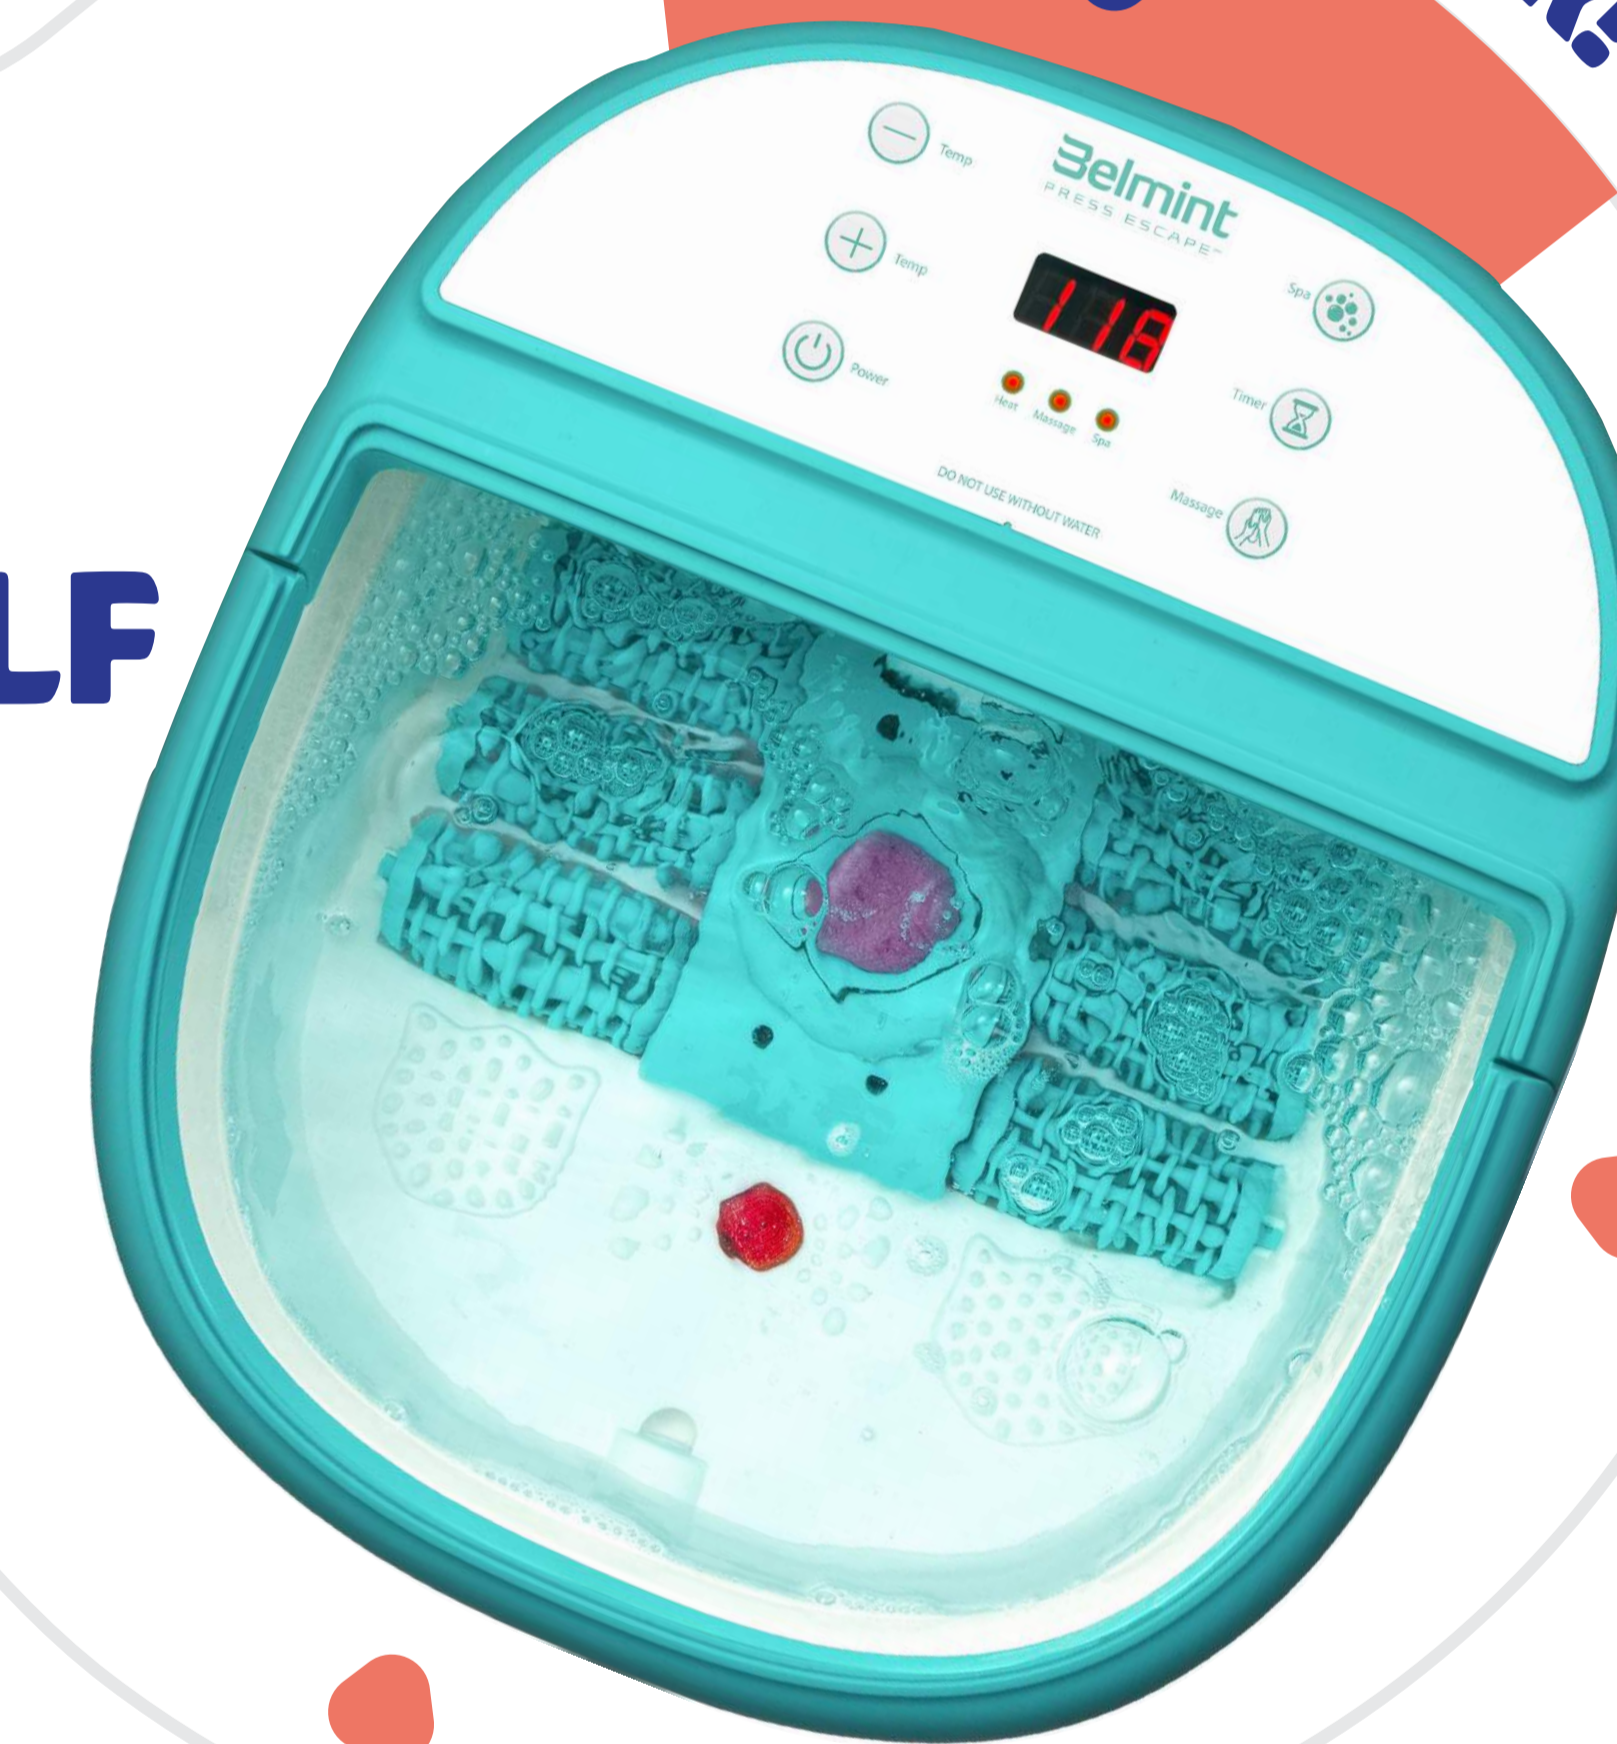

Belmint
PRESS ESCAPE™

**DELUXE
FOOT & CALF
SPA**

Me time, made easy

This Belmint deluxe spa makes self-care a breeze. Powerful massage rollers ease stress, while invigorating air bubbles and infrared light help stimulate circulation. In no time at all, you'll be on your way to peace.

Belmint
PRESS ESCAPE™

**DELUXE
FOOT & CALF SPA**

Specs & Details	
Model SKU	BEL-FSWH
Voltage	110V/60Hz
Power Consumption	500W
Rated Timer	10-60 mins.
Dimensions	17" x 15" x 9"
Weight	7 LB
Heat	98°F-118.4°F
Auto Shut-Off	10-60 minutes
Color: Dreamy Green	CE Made in China

It's me o'clock!

Belmint
PRESS ESCAPE™

**DELUXE
FOOT & CALF SPA**

- INTEGRATED PEDICURE:** Give your feet the pampering they deserve with a glorious fusion of gentle, exfoliating massage and softening water therapy. This at-home spa treatment will leave your tootsies feeling smooth and supple—and your aches and pains gone.
- BLENDED TECHNIQUE:** This deluxe foot and calf spa combines soothing warmth, multi-speed massage, and stimulating water jets to create a luxury experience that is bound to bring you to a state of bliss.
- SIMPLE OPERATION:** Enjoy intuitive features designed with you in mind. Customize your session with heat, bubbles, and infrared light therapy. Then, just choose the length of your treatment and let the water wash your troubles away.
- PORTABLE DESIGN:** Take your stress relief with you wherever you go. This lightweight device comes with a convenient carry handle—so you'll never have to worry about finding a place to relax.